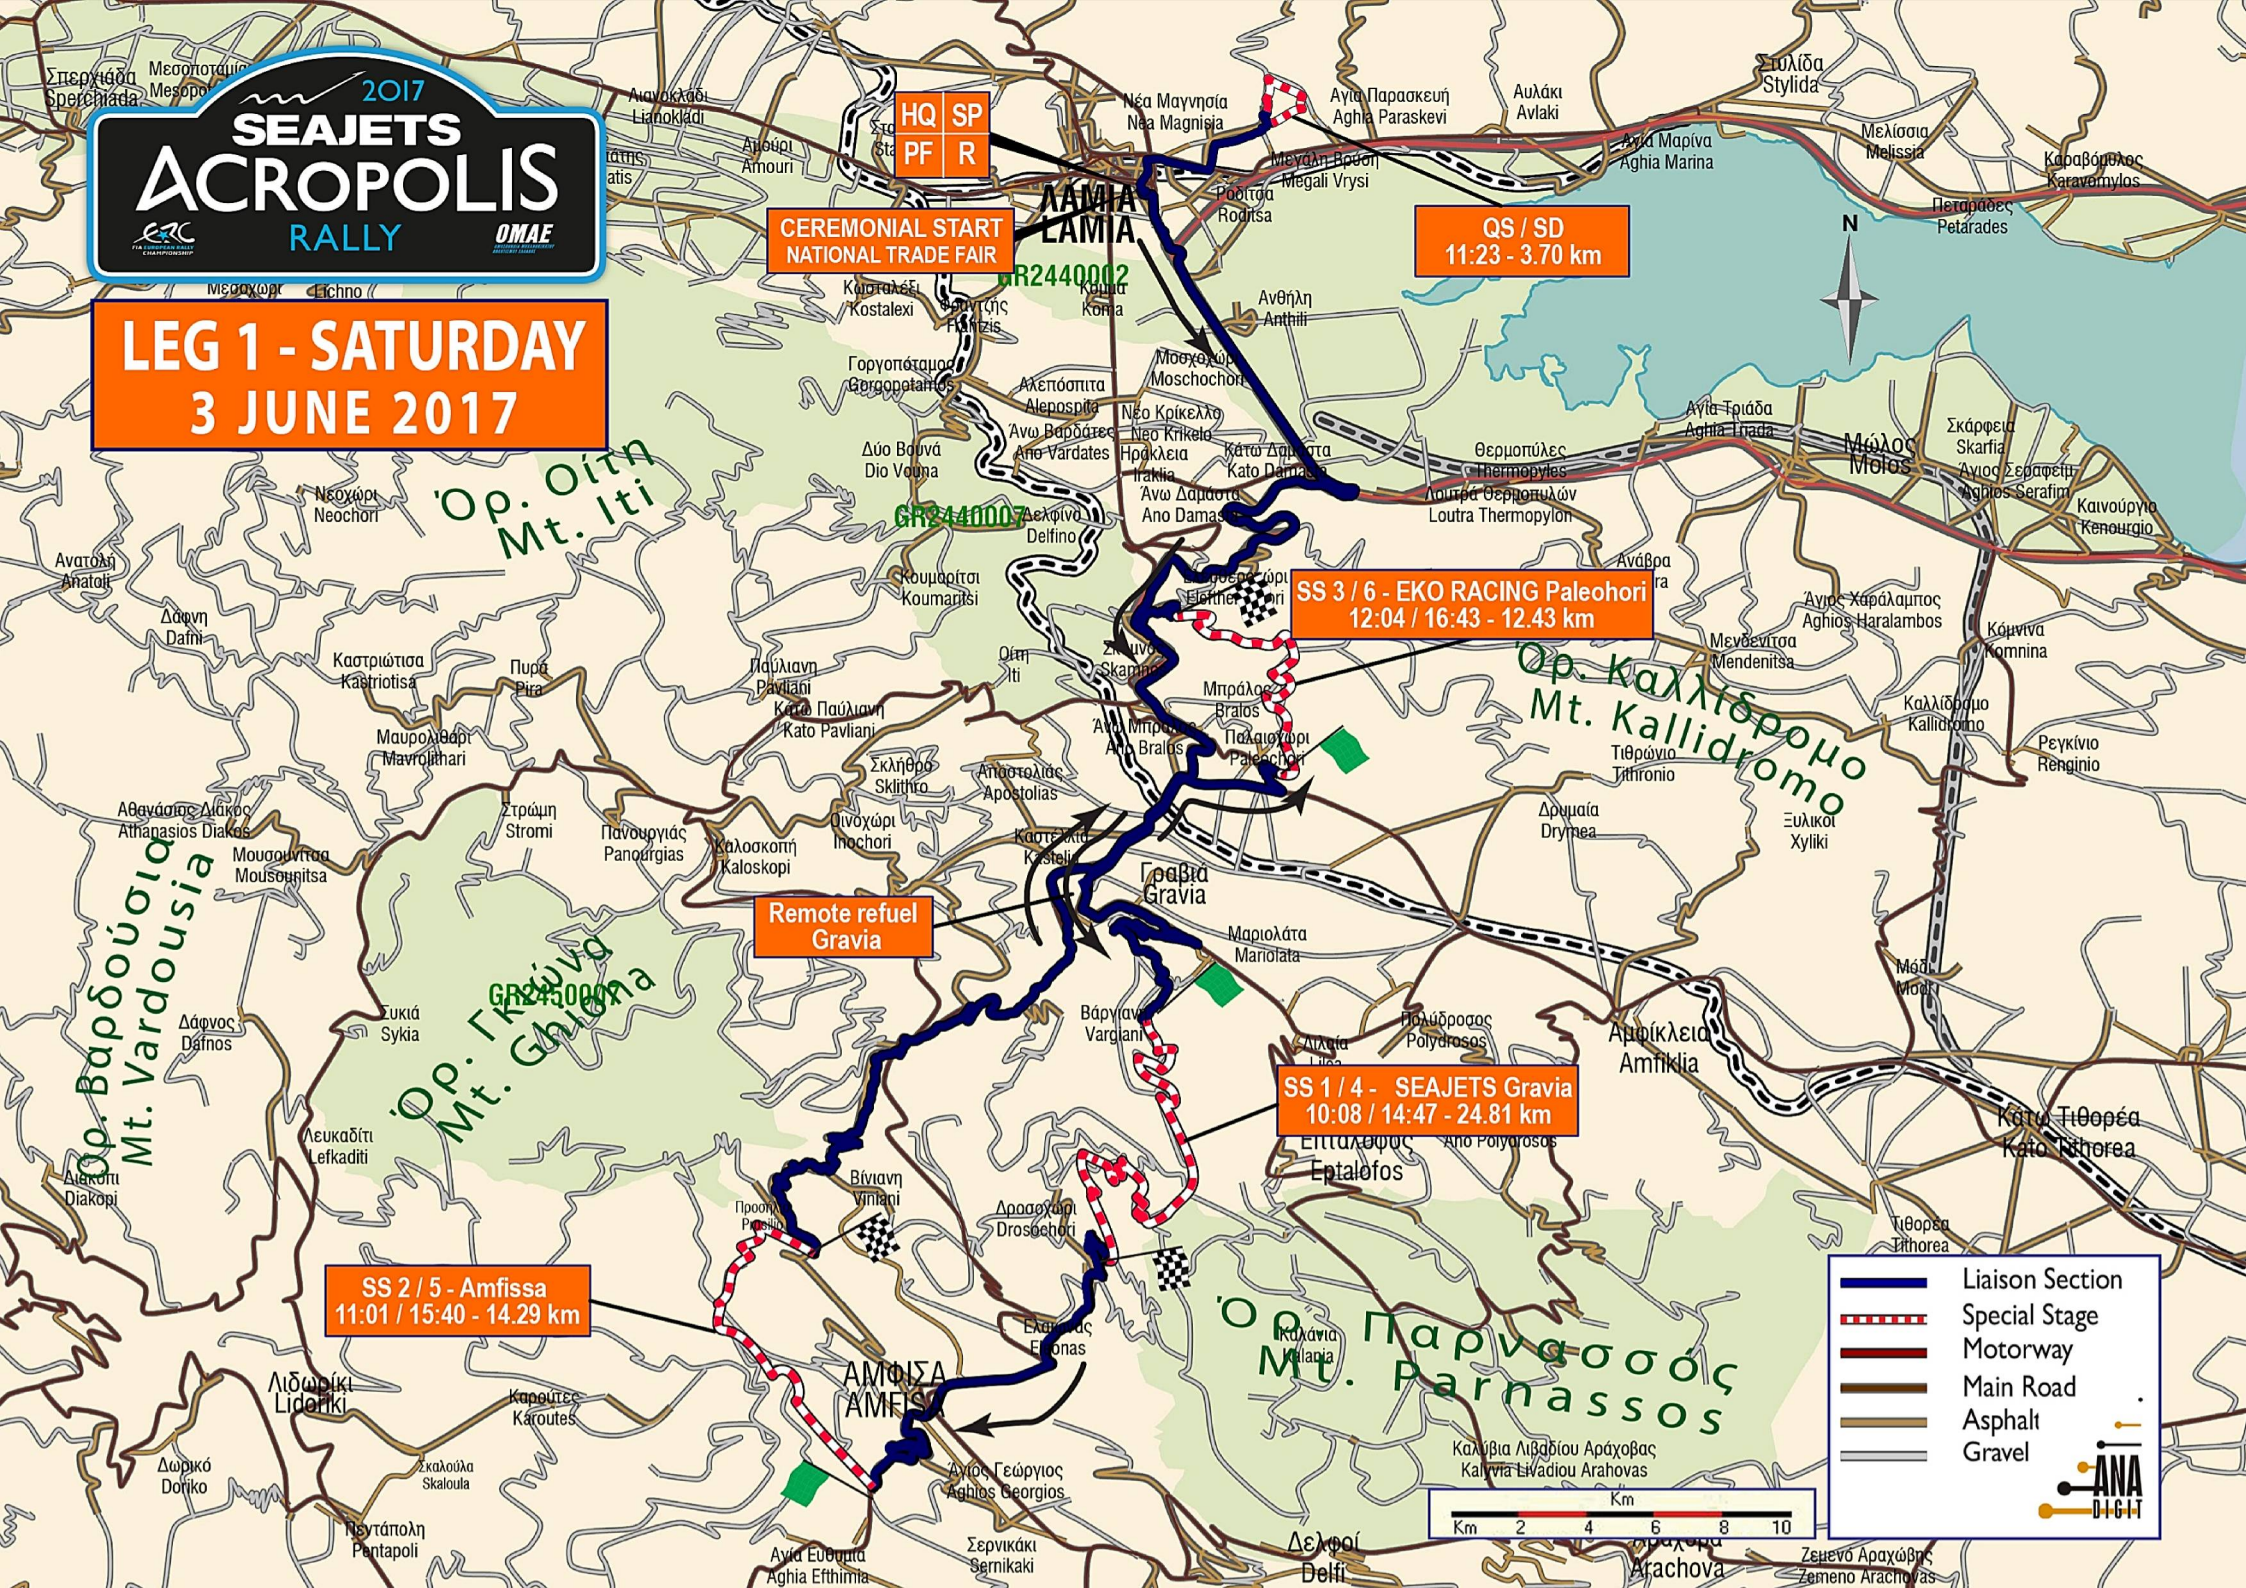

2017
SEAJETS ACROPOLIS RALLY
 ETC
 OMAF

LEG 1 - SATURDAY
3 JUNE 2017

HQ SP
 PF R

CEREMONIAL START NATIONAL TRADE FAIR

QS / SD
 11:23 - 3.70 km

SS 3 / 6 - EKO RACING Paleohori
 12:04 / 16:43 - 12.43 km

Remote refuel Gravia

SS 1 / 4 - SEAJETS Gravia
 10:08 / 14:47 - 24.81 km

SS 2 / 5 - Amfissa
 11:01 / 15:40 - 14.29 km

	Liaison Section
	Special Stage
	Motorway
	Main Road
	Asphalt
	Gravel

ANA DIGIT

Km 2 4 6 8 10